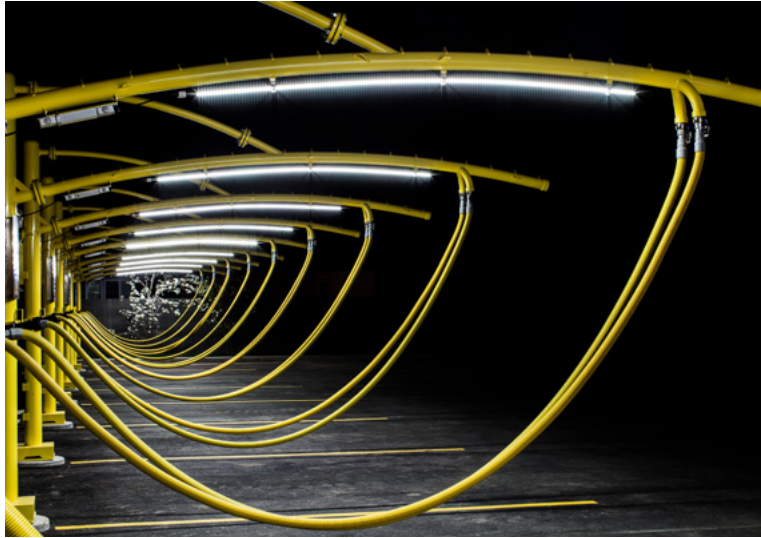

### Car Wash/Detail Applications

G&G's IP69K rated linear luminaires are an excellent match for the harsh environments found in the car wash and detail industry. Our rugged housing utilizes a seamless copolyester lens for superior chemical resistance and durability. The quick-connect wiring system allows operators to install long runs easily and efficiently. This innovative line is also available in four color options to enhance facilities and various wash packages. From wash tunnels and self-service wash bays to equipment rooms and vacuum canopies, G&G's versatile WPX series is tried and true for car wash and detail applications.