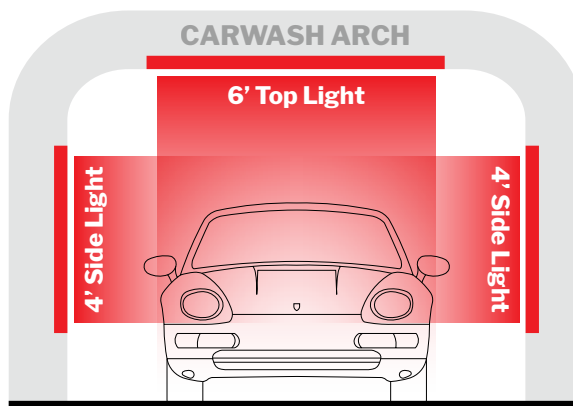

PREMIUM LED COLOR ARCH LIGHTING

G&G LED is proud to release premium arch lighting kits based on our popular WPX series connectorized lighting system designed specifically for the car wash industry. G&G uses proprietary spot optic technology to produce brilliant light shows in a low-profile waterproof design. G&G proudly manufactures in the USA, all products are UL listed and include a hassle free warranty. Choose quality and performance with G&G LED.

G&G

LED LIGHTING

T 800.285.6780 E sales@ggled.net

www.ggled.net

Top Only Arch Lighting Kit

Part Number	GG-ARCH-6-AMB (Amber) GG-ARCH-6-RED (Red) GG-ARCH-6-GRN (Green) GG-ARCH-6-BLU (Blue) GG-ARCH-6-RGB (Color Changing)
Fixtures	(1) 6' Top Light
Power	80W
Optics	High-Intensity Spot

Immersive Arch Lighting Kit

Part Number	GG-ARCH-14-AMB (Amber) GG-ARCH-14-RED (Red) GG-ARCH-14-GRN (Green) GG-ARCH-14-BLU (Blue) GG-ARCH-14-RGB (Color Changing)
Fixtures	(1) 6' Top Light (2) 4' Side Lights
Power	160W
Optics	High-Intensity Spot